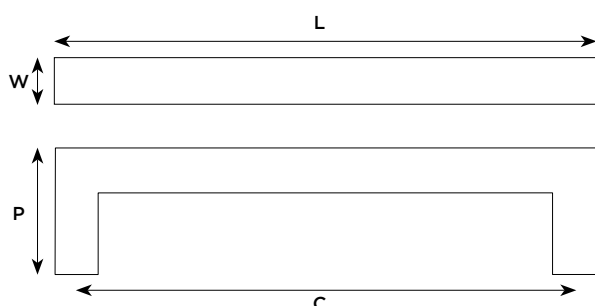

A1182

BOW

BOW BUTTON SMALL FURNITURE PULL

DIMENSIONS

	A1182 ##**
C	96mm / 3 25/32"
L	122mm / 4 13/16"
P	26mm / 1 1/32"
W	25mm / 1"

- C** Centre to centre
- L** Length overall
- P** Projection (at highest point)
- W** Width (at widest point)

Imperial measurements converted from metric to nearest 1/32nd"
Dimensional tolerance +/- 1.5mm

Leather Finishes

Cap Finishes

FINISHES

FIXINGS

- Standard** 2 of M5 x 40mm long pan head bolts (with 6BA tapped head), M5 hexagon dome nuts
- Alternative** 2 of M5 x 30mm / 40mm / 50mm pan head bolts (with 6BA tapped head)
Face fixing wood screw option also available